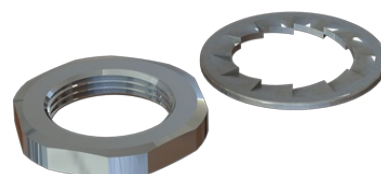

# MOUNTING KIT LARGE

Marine antenna mounting kit (Large)

Mounting Kit for mounting Marine and Base Station Antennas on brackets with mounting hole  $\varnothing$  25-26 mm

## MECHANICAL SPECIFICATIONS

Color	Chrome
Weight	40 g
Mounting	For mounting antennas on brackets with mounting hole $\varnothing$ 25-26 mm
Materials	Chromed solid brass and stainless steel
For Antenna Types	Marine and Base Station Antennas with standard threaded base